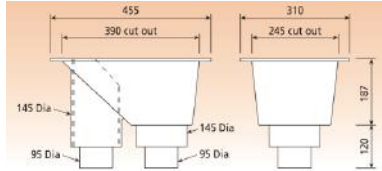

DrainRITE Outlets

Moulded Polyethylene Rainheads suitable for TPO, EPDM and Torch-on Membranes

DRRH206

Surefix Clamped Dropper

- DRSF80 80mm x 330mm
- DRSF100 100mm x 330mm
- DRSF150 150mm x 330mm

TPO Weldable Dropper

- DRETDR80 80mm x 250mm
- DRETDR100 100mm x 250mm

Vinylrite Outlets and Leaf Grates

VR80DOPL
VR100DOPL

VR80CP
VR100CP

Leaf Grates

- 65x100mm (scupper) LGV
- 75-125mm (dropper) LG61
- 60-200mm (dropper) LG62