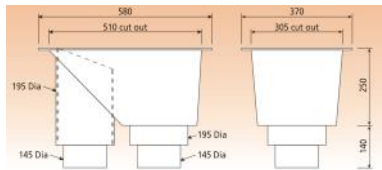

KOB Kickout Black
KOG Kickout Grey