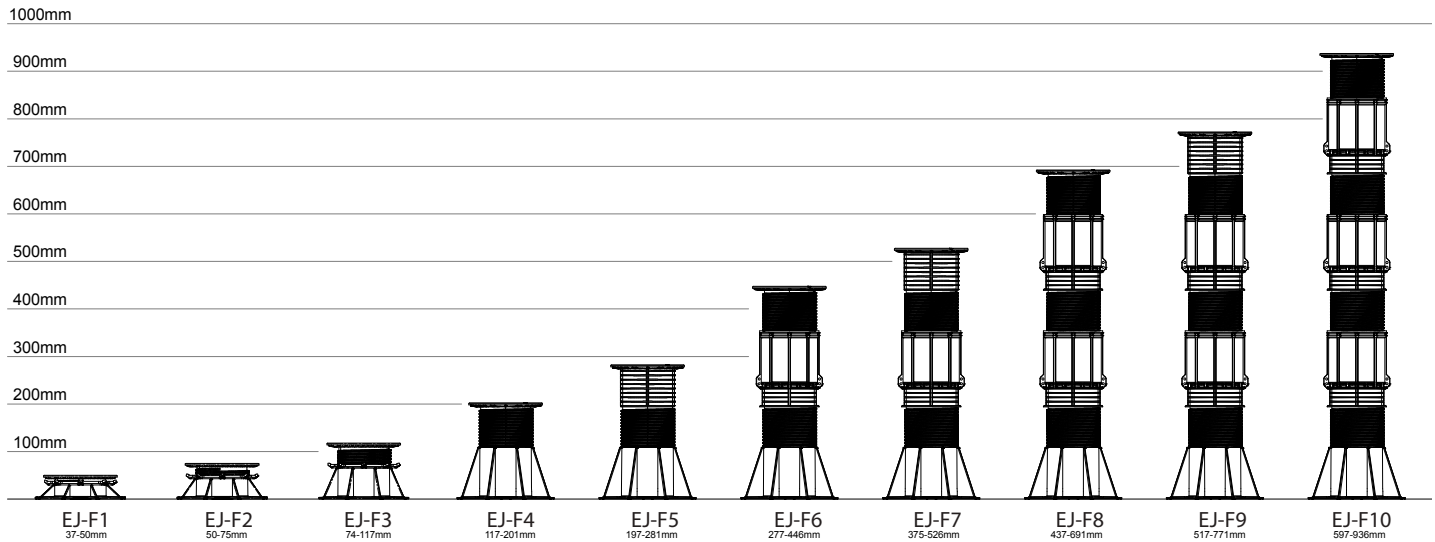

EcoJACK Paver Stands