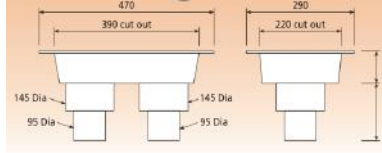

DRRH205

DRRH204