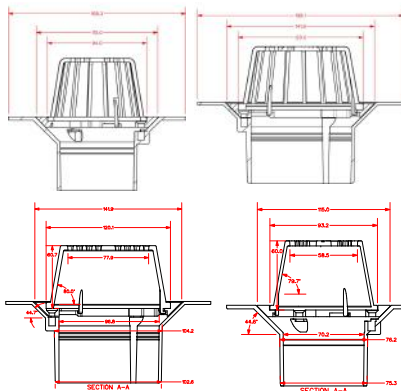

VR80WHOF
VR100WHOF

VR80CP
VR100CP

Leaf Grates

- 65x100mm (scupper) LGV
- 75-125mm (dropper) LG61
- 60-200mm (dropper) LG62