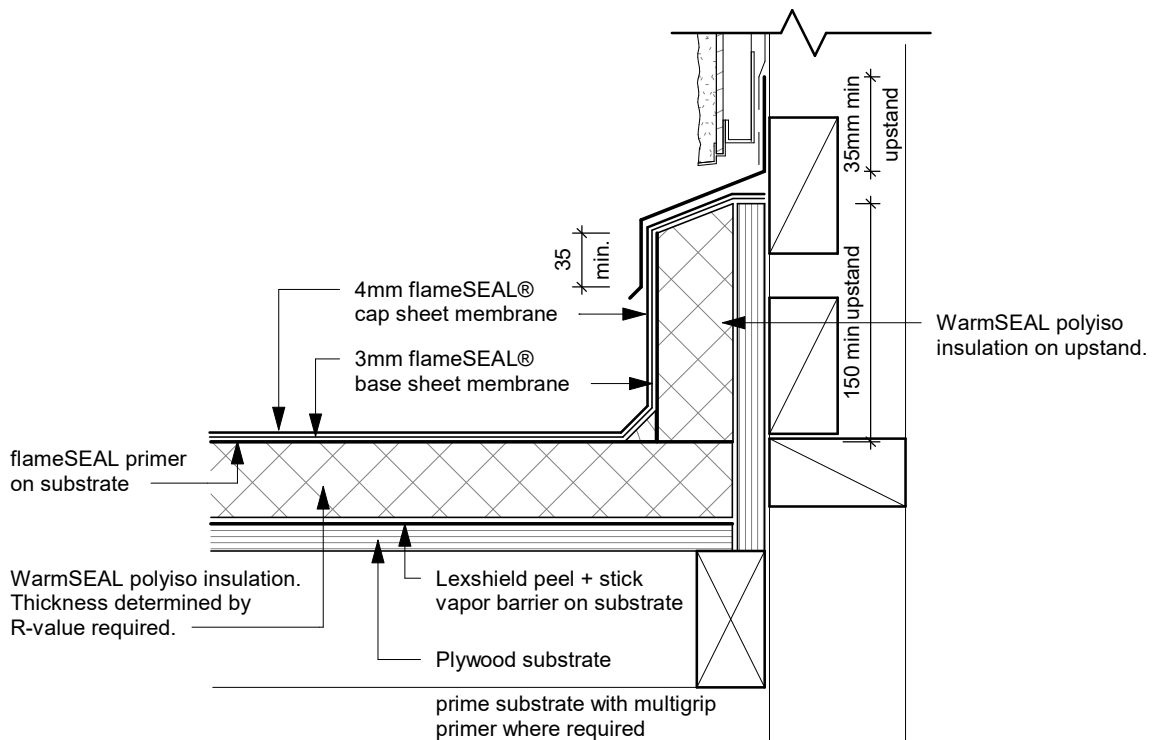

### WR fS D25 - Gutter Wall 1 - Cladding over Cavity

Revision: 10 September 2019